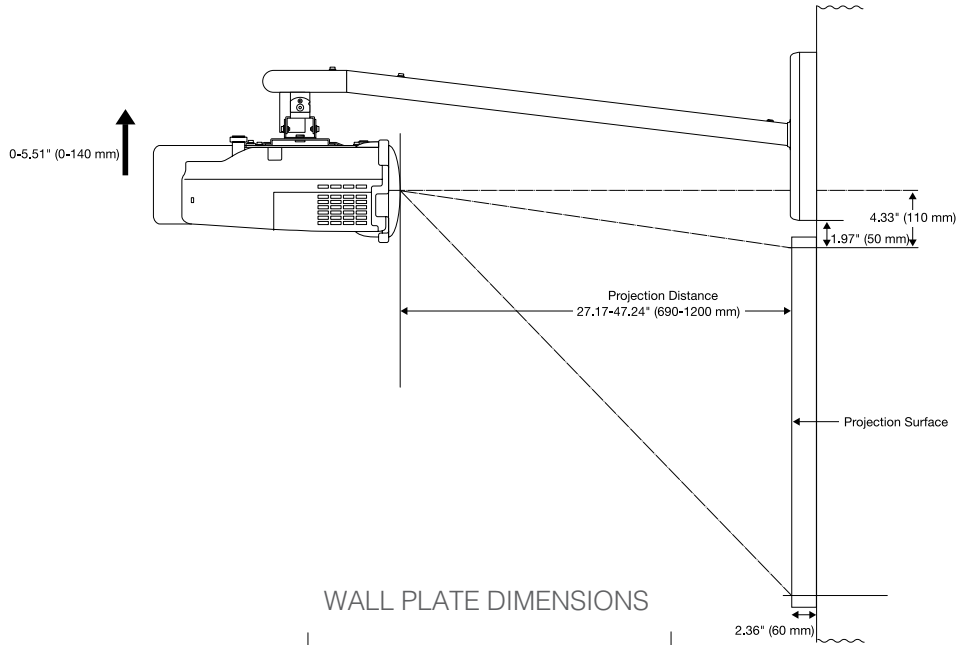

## Wall Mount for the PowerLite<sup>®</sup> 410W

Short-throw Projector

The perfect mount for the Epson PowerLite 410W short-throw projector, this product offers an easy, affordable solution for integration with a variety of interactive whiteboards. The wide mounting plate and telescopic arm offer convenient and flexible installation, saving you time and money.

### Specifications

- Versatile plate allows for installation using one or two wall studs
- Telescopic arm offers an adjustable throw distance of 27 – 47 inches
- Use mount when projecting a 16:10 screen size ranging from 67 to 113 inches, or a 4:3 screen size ranging from 59 to 100 inches
- Vertical and horizontal shift adjustments for easy image alignment
- Tilt, roll, and yaw adjustments
- Mount weight: 20 lb; supports up to 100 lb
- Includes protective covers to prevent exposed cabling

# Wall Mount for the PowerLite 410W

Short-throw Projector

### INTERACTIVE WHITEBOARDS

Aspect Ratio	Interactive Whiteboard	Screen Size	Projection Distance — Wide Mode	
4:3		59" (min.)	27.17"	69 cm
	Hitachi Cambridge Board 60	60"	27.56"	70 cm
	Hitachi StarBoard FX-63	63"	29.13"	74 cm
	Promethean ActivBoard 64	64"	29.53"	75 cm
	SMART Board 680	77"	35.83"	91 cm
	Hitachi Cambridge Board 77	77"	35.83"	91 cm
	Hitachi StarBoard FX-77	77"	35.83"	91 cm
	RM ClassBoard 77.5	77.5"	35.83"	91 cm
	Promethean ActivBoard 78	78"	36.22"	92 cm
	PolyVision TS610	78"	36.22"	92 cm
16:10		100" (max.)	46.85"	119 cm
		67" (min.)	27.17"	69 cm
	SMART Board 685	87"	34.65"	88 cm
16:9		113" (max.)	46.85"	119 cm
		65" (min.)	27.17"	69 cm
	Interwrite 1071	71"	29.53"	75 cm
	Interwrite 1070	77"	32.28"	82 cm
	Hitachi StarBoard FX-82 Wide	82"	34.65"	88 cm
	Interwrite 1085	85"	35.83"	91 cm
	SMART Board 690	94"	39.76"	101 cm
	Promethean ActivBoard 95	95"	40.16"	102 cm
	PolyVision TS810	104"	44.09"	112 cm
			110" (max.)	46.85"