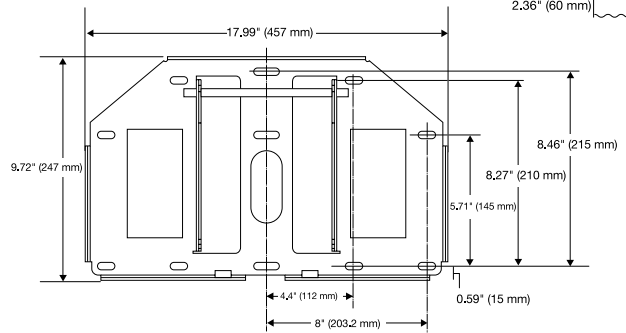

## Wall Mount for the PowerLite<sup>®</sup> 410W

Short-throw Projector

The perfect mount for the Epson PowerLite 410W short-throw projector, this product offers an easy, affordable solution for integration with a variety of interactive whiteboards. The wide mounting plate and telescopic arm offer convenient and flexible installation, saving you time and money.

### Specifications

- Versatile plate allows for installation using one or two wall studs
- Telescopic arm offers an adjustable throw distance of 27 – 47 inches
- Use mount when projecting a 16:10 screen size ranging from 67 to 113 inches, or a 4:3 screen size ranging from 59 to 100 inches
- Vertical and horizontal shift adjustments for easy image alignment
- Tilt, roll, and yaw adjustments
- Mount weight: 20 lb; supports up to 100 lb
- Includes protective covers to prevent exposed cabling

### WALL PLATE DIMENSIONS

### INTERACTIVE WHITEBOARDS

Aspect Ratio	Interactive Whiteboard	Screen Size	Projection Distance — Wide Mode	
4:3		59" (min.)	27.17"	69 cm
	Hitachi Cambridge Board 60	60"	27.56"	70 cm
	Hitachi StarBoard FX-63	63"	29.13"	74 cm
	Promethean ActivBoard 64	64"	29.53"	75 cm
	SMART Board 680	77"	35.83"	91 cm
	Hitachi Cambridge Board 77	77"	35.83"	91 cm
	Hitachi StarBoard FX-77	77"	35.83"	91 cm
	RM ClassBoard 77.5	77.5"	35.83"	91 cm
	Promethean ActivBoard 78	78"	36.22"	92 cm
	PolyVision TS610	78"	36.22"	92 cm
16:10		100" (max.)	46.85"	119 cm
		67" (min.)	27.17"	69 cm
	SMART Board 685	87"	34.65"	88 cm
16:9		113" (max.)	46.85"	119 cm
		65" (min.)	27.17"	69 cm
	Interwrite 1071	71"	29.53"	75 cm
	Interwrite 1070	77"	32.28"	82 cm
	Hitachi StarBoard FX-82 Wide	82"	34.65"	88 cm
	Interwrite 1085	85"	35.83"	91 cm
	SMART Board 690	94"	39.76"	101 cm
	Promethean ActivBoard 95	95"	40.16"	102 cm
	PolyVision TS810	104"	44.09"	112 cm
			110" (max.)	46.85"