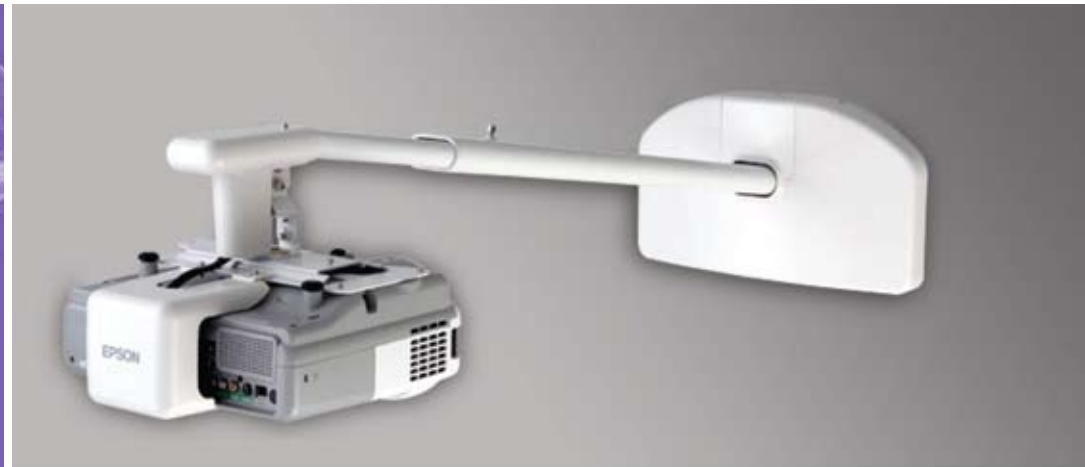

## Wall Mount for the PowerLite<sup>®</sup> 410W

Short-throw Projector

The perfect mount for the Epson PowerLite 410W short-throw projector, this product offers an easy, affordable solution for integration with a variety of interactive whiteboards. The wide mounting plate and telescopic arm offer convenient and flexible installation, saving you time and money.

### Specifications

- Versatile plate allows for installation using one or two wall studs
- Telescopic arm offers an adjustable throw distance of 27 – 47 inches
- Use mount when projecting a 16:10 screen size ranging from 67 to 113 inches, or a 4:3 screen size ranging from 59 to 100 inches
- Vertical and horizontal shift adjustments for easy image alignment
- Tilt, roll, and yaw adjustments
- Mount weight: 20 lb; supports up to 100 lb
- Includes protective covers to prevent exposed cabling

# Wall Mount for the PowerLite 410W

Short-throw Projector