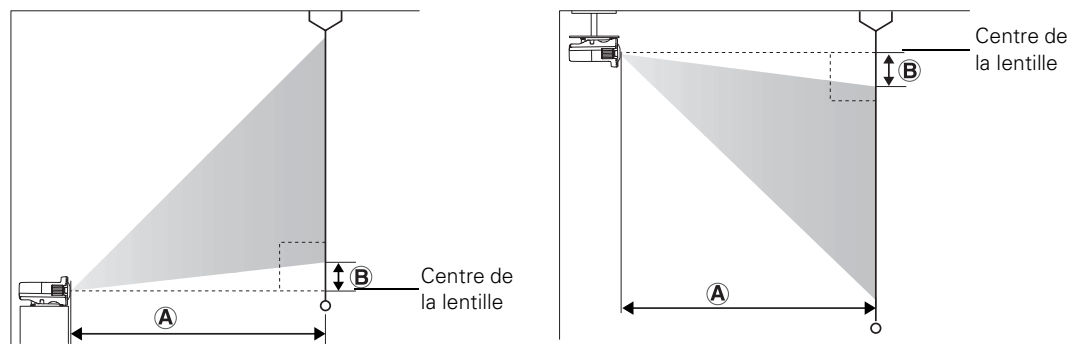

4:3 images

Screen size	Projection distance (A) Wide to Tele	Offset (B) Wide
44 inches (112 cm)	21 to 29 inches (54 to 73 cm)	4 inches (10 cm)
50 inches (127 cm)	24 to 33 inches (61 to 83 cm)	4.5 inches (11 cm)
60 inches (152 cm)	29 to 40 inches (73 to 100 cm)	5.4 inches (14 cm)
70 inches (178 cm)	34 to 46 inches (86 to 118 cm)	6.3 inches (16 cm)
80 inches (203 cm)	39 inches (99 cm)	7.2 inches (18 cm)
90 inches (229 cm)	44 inches (112 cm)	8.1 inches (21 cm)
97 inches (246 cm)	48 inches (122 cm)	8.7 inches (22 cm)

16:9 images

Screen size	Projection distance (A) Wide to Tele	Offset (B) Wide
49 inches (124 cm)	21 to 29 inches (54 to 73 cm)	5.3 inches (13 cm)
60 inches (152 cm)	26 to 36 inches (67 to 91 cm)	6.5 inches (17 cm)
70 inches (178 cm)	31 to 42 inches (78 to 107 cm)	7.6 inches (19 cm)
80 inches (203 cm)	35 inches (90 cm)	8.7 inches (22 cm)
90 inches (229 cm)	40 inches (102 cm)	9.8 inches (25 cm)
100 inches (254 cm)	45 inches (113 cm)	10.9 inches (28 cm)
107 inches (272 cm)	48 inches (122 cm)	11.7 inches (30 cm)

Les mesures du décalage de distance de projection pour votre projecteur ont été mises à jour dans les tableaux ci-dessous.

Images 16:10

Taille de l'écran	Distance de projection (A) Large à Télé	Décalage (B) Large
127 cm (50 po)	54 à 73 cm (21 à 29 po)	10 cm (4 po)
152 cm (60 po)	65 à 89 cm (26 à 35 po)	12 cm (4.8 po)
178 cm (70 po)	76 à 104 cm (30 à 41 po)	14 cm (5.6 po)
203 cm (80 po)	88 à 119 cm (34 à 47 po)	16 cm (6.4 po)
229 cm (90 po)	99 cm (39 po)	18 cm (7.2 po)
254 cm (100 po)	110 cm (43 po)	20 cm (7.9 po)
279 cm (110 po)	122 cm (48 po)	22 cm (8.7 po)