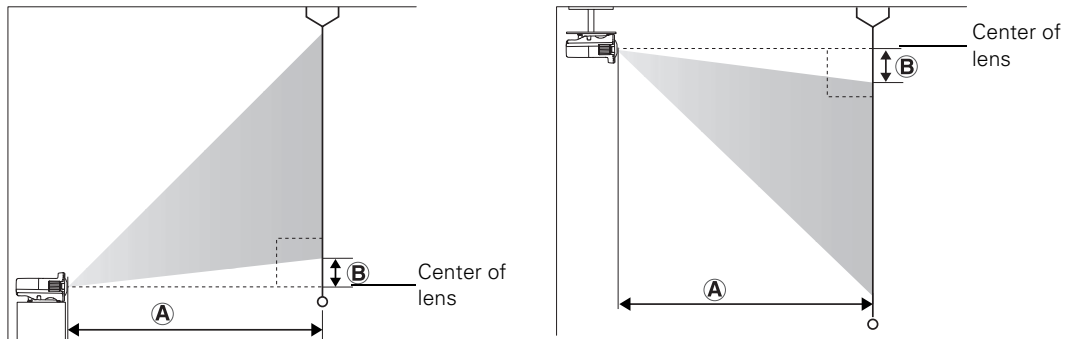

PowerLite® 400W Update

The projection distance offsets for your projector have been updated in these tables.

16:10 images

Screen size	Projection distance (A) Wide to Tele	Offset (B) Wide
50 inches (127 cm)	21 to 29 inches (54 to 73 cm)	4 inches (10 cm)
60 inches (152 cm)	26 to 35 inches (65 to 89 cm)	4.8 inches (12 cm)
70 inches (178 cm)	30 to 41 inches (76 to 104 cm)	5.6 inches (14 cm)
80 inches (203 cm)	34 to 47 inches (88 to 119 cm)	6.4 inches (16 cm)
90 inches (229 cm)	39 inches (99 cm)	7.2 inches (18 cm)
100 inches (254 cm)	43 inches (110 cm)	7.9 inches (20 cm)
110 inches (279 cm)	48 inches (122 cm)	8.7 inches (22 cm)

4:3 images

Screen size	Projection distance (A) Wide to Tele	Offset (B) Wide
44 inches (112 cm)	21 to 29 inches (54 to 73 cm)	4 inches (10 cm)
50 inches (127 cm)	24 to 33 inches (61 to 83 cm)	4.5 inches (11 cm)
60 inches (152 cm)	29 to 40 inches (73 to 100 cm)	5.4 inches (14 cm)
70 inches (178 cm)	34 to 46 inches (86 to 118 cm)	6.3 inches (16 cm)
80 inches (203 cm)	39 inches (99 cm)	7.2 inches (18 cm)
90 inches (229 cm)	44 inches (112 cm)	8.1 inches (21 cm)
97 inches (246 cm)	48 inches (122 cm)	8.7 inches (22 cm)

16:9 images

Screen size	Projection distance (A) Wide to Tele	Offset (B) Wide
49 inches (124 cm)	21 to 29 inches (54 to 73 cm)	5.3 inches (13 cm)
60 inches (152 cm)	26 to 36 inches (67 to 91 cm)	6.5 inches (17 cm)
70 inches (178 cm)	31 to 42 inches (78 to 107 cm)	7.6 inches (19 cm)
80 inches (203 cm)	35 inches (90 cm)	8.7 inches (22 cm)
90 inches (229 cm)	40 inches (102 cm)	9.8 inches (25 cm)
100 inches (254 cm)	45 inches (113 cm)	10.9 inches (28 cm)
107 inches (272 cm)	48 inches (122 cm)	11.7 inches (30 cm)