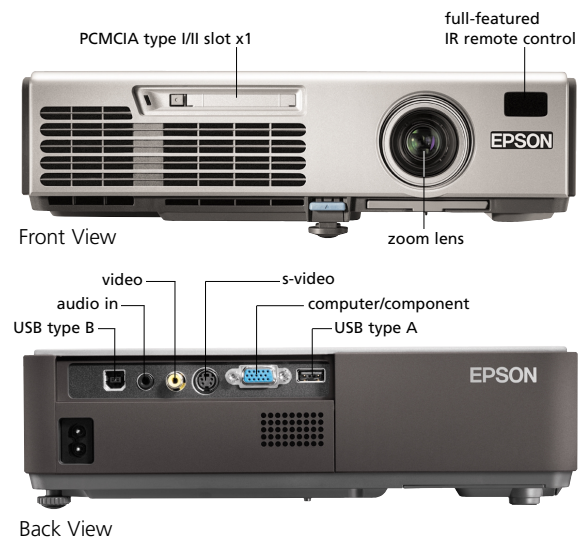

Epson EasyMP™ technology

- Wireless presentations to project images in real-time, without cables; display on up to 4 projectors simultaneously!
  - NS connection for PC and Macintosh systems (compatible with Mac OS X 10.3 or later)
  - 802.11g and Epson's own algorithm ensure the fastest transfer speeds for real-time PowerPoint and Apple® Keynote (Mac OS X 10.3.x or later) presentations
  - Broadest security protection — WEP, WPA, and Cisco LEAP compatibility to safeguard the display screen, protect confidential data, and ensure uninterrupted presentations
- Connect a memory device and start your presentation—all without a PC
  - USB or PCMCIA connectivity to show digital photos, stream movies and MPEG2 videos
  - Improved transfer speeds for PowerPoint and Apple Keynote animations

Outstanding Epson service and support (two-year limited warranty)

- 90-day lamp warranty for added dependability
- Epson Road Service program provides a replacement projector, typically within 1 business day
- Epson PrivateLine™ dedicated toll-free support line available from 6 a.m. to 6 p.m. PST Monday - Friday (Calls are answered live, typically in about a minute.)
- International warranty in over 45 countries

* LAN card required
** Access point required