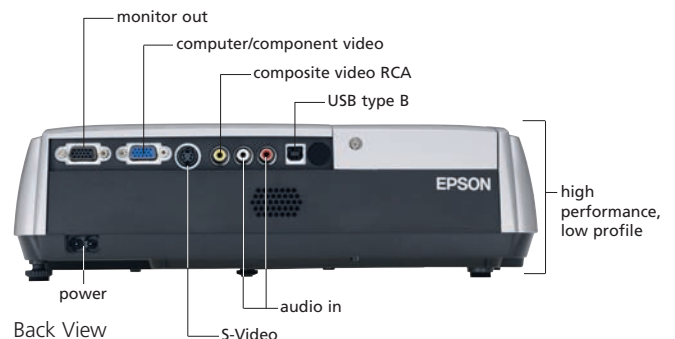

Outstanding Epson service and support (two-year limited warranty)

- 90-day lamp warranty for added dependability
- Epson Road Service Program — provides a replacement projector, typically within 24 hours
- Epson PrivateLine® dedicated toll-free support line available from 6 a.m. to 6 p.m. PST Monday – Friday (Calls are answered live, typically in under a minute.)
- International warranty in over 45 countries